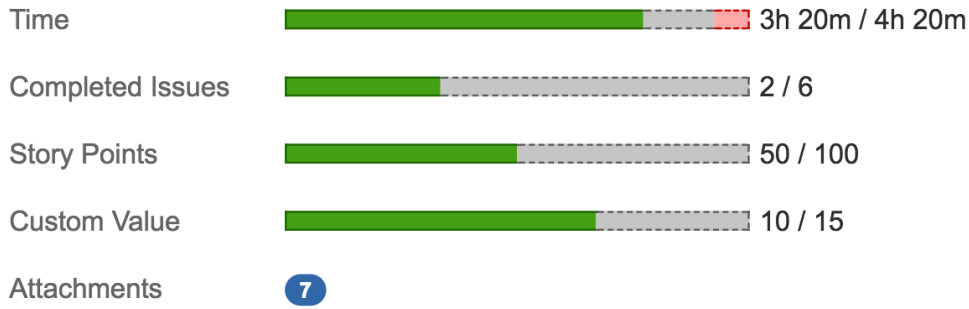

Summary Panel

VERSION 2.4

See all aggregated data of connected issues inside your epic.

- Attachments Summary
- Completed Issues Summary
- Story Points Summary
- Summary of custom fields
- **Time Budget**
- Time Spent

Epic Panel

VERSION 2.3

See all aggregated data of connected issues inside your epic.

- **Attachments Summary**
- Completed Issues Summary
- Story Points Summary
- Summary of custom fields
- Time Spent

Epic Tracking

VERSION 2.1

See all aggregated data of connected issues inside your epic.

- Completed Issues Summary
- Story Points Summary
- Summary of custom fields
- Time Spent

Epic Tracking

VERSION 2.0

See all aggregated data of connected issues inside your epic.

- Completed Issues Summary
- Story Points Summary
- Time Spent

Epic Tracking

VERSION 1.0

The summed up time spent is displayed in the epic.

- Time Spent

Epic Time Tracking

1w 2h 25m (42h 25m) 