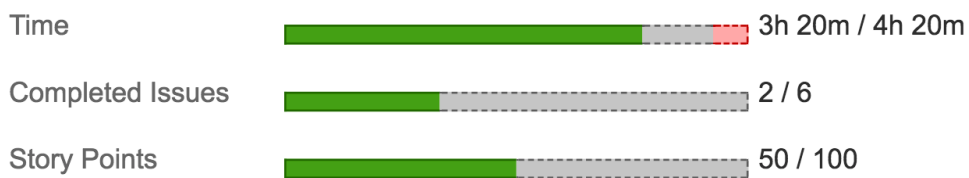

Epic Panel

VERSION 2.3

See all aggregated data of connected issues inside your epic.

- **Attachments Summary**
- Completed Issues Summary
- Story Points Summary
- Summary of custom fields
- Time Spent

Epic Tracking

VERSION 2.1

See all aggregated data of connected issues inside your epic.

- Completed Issues Summary
- Story Points Summary
- Summary of custom fields
- Time Spent

Epic Tracking

VERSION 2.0

See all aggregated data of connected issues inside your epic.

- Completed Issues Summary
- Story Points Summary
- Time Spent

Epic Tracking

VERSION 1.0

The summed up time spent is displayed in the epic.

- Time Spent

Epic Time Tracking

1w 2h 25m (42h 25m) 