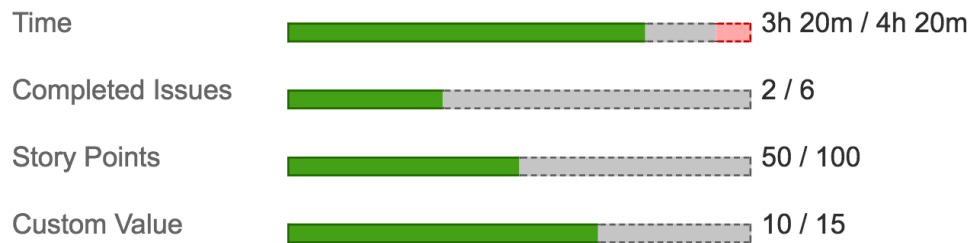

Summary Panel

VERSION 2.4

See all aggregated data of connected issues inside your epic.

- Attachments Summary
- Completed Issues Summary
- Story Points Summary
- Summary of custom fields
- **Time Budget**
- Time Spent

Epic Panel

VERSION 2.3

See all aggregated data of connected issues inside your epic.

- **Attachments Summary**
- Completed Issues Summary
- Story Points Summary
- Summary of custom fields
- Time Spent

Epic Tracking

VERSION 2.1

See all aggregated data of connected issues inside your epic.

- Completed Issues Summary
- Story Points Summary
- Summary of custom fields
- Time Spent

Epic Tracking

VERSION 2.0

See all aggregated data of connected issues inside your epic.

- Completed Issues Summary
- Story Points Summary
- Time Spent

Epic Tracking

VERSION 1.0

The summed up time spent is displayed in the epic.

- Time Spent

Epic Time Tracking

1w 2h 25m (42h 25m) 