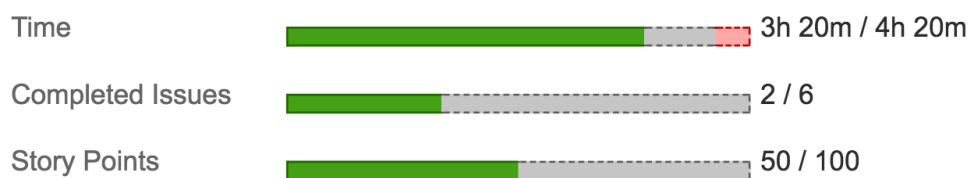

Epic Panel

VERSION 2.3

See all aggregated data of connected issues inside your epic.

- **Attachments Summary**
- Completed Issues Summary
- Story Points Summary
- Summary of custom fields
- Time Spent

Epic Tracking

VERSION 2.1

See all aggregated data of connected issues inside your epic.

- Completed Issues Summary
- Story Points Summary
- Summary of custom fields
- Time Spent

Epic Tracking

VERSION 2.0

See all aggregated data of connected issues inside your epic.

- Completed Issues Summary
- Story Points Summary
- Time Spent

Epic Tracking

VERSION 1.0

The summed up time spent is displayed in the epic.

- Time Spent

Epic Time Tracking

1w 2h 25m (42h 25m) ⓘ