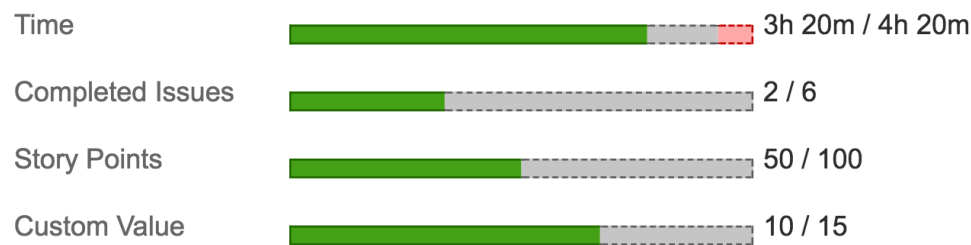

Summary Panel

VERSION 2.4

See all aggregated data of connected issues inside your epic.

- Attachments Summary
- Completed Issues Summary
- Story Points Summary
- Summary of custom fields
- **Time Budget**
- Time Spent

Epic Panel

VERSION 2.3

See all aggregated data of connected issues inside your epic.

- **Attachments Summary**
- Completed Issues Summary
- Story Points Summary
- Summary of custom fields
- Time Spent

Epic Tracking

VERSION 2.1

See all aggregated data of connected issues inside your epic.

- Completed Issues Summary
- Story Points Summary
- Summary of custom fields
- Time Spent

Epic Tracking

VERSION 2.0

See all aggregated data of connected issues inside your epic.

- Completed Issues Summary
- Story Points Summary
- Time Spent

Epic Tracking

VERSION 1.0

The summed up time spent is displayed in the epic.

- Time Spent

Epic Time Tracking

1w 2h 25m (42h 25m) ⓘ