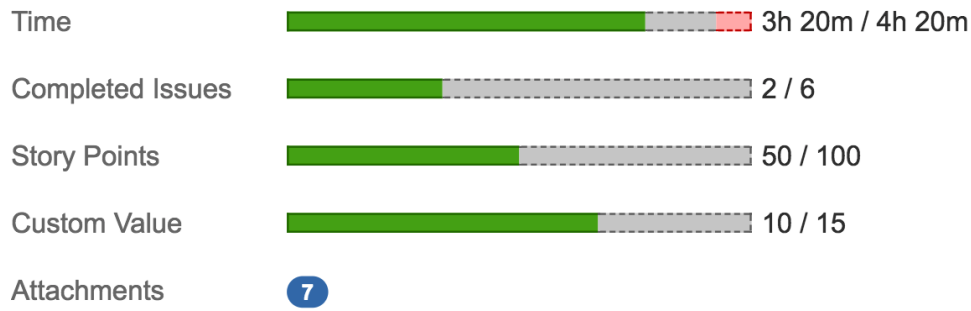

Summary Panel

VERSION 2.4

See all aggregated data of connected issues inside your epic.

- Attachments Summary
- Completed Issues Summary
- Story Points Summary
- Summary of custom fields
- **Time Budget**
- Time Spent

Epic Panel

VERSION 2.3

See all aggregated data of connected issues inside your epic.

- **Attachments Summary**
- Completed Issues Summary
- Story Points Summary
- Summary of custom fields
- Time Spent

Epic Tracking

VERSION 2.1

See all aggregated data of connected issues inside your epic.

- Completed Issues Summary
- Story Points Summary
- Summary of custom fields
- Time Spent

Epic Tracking

VERSION 2.0

See all aggregated data of connected issues inside your epic.

- Completed Issues Summary
- Story Points Summary
- Time Spent

Epic Tracking

VERSION 1.0

The summed up time spent is displayed in the epic.

- Time Spent

Epic Time Tracking

1w 2h 25m (42h 25m) ⓘ