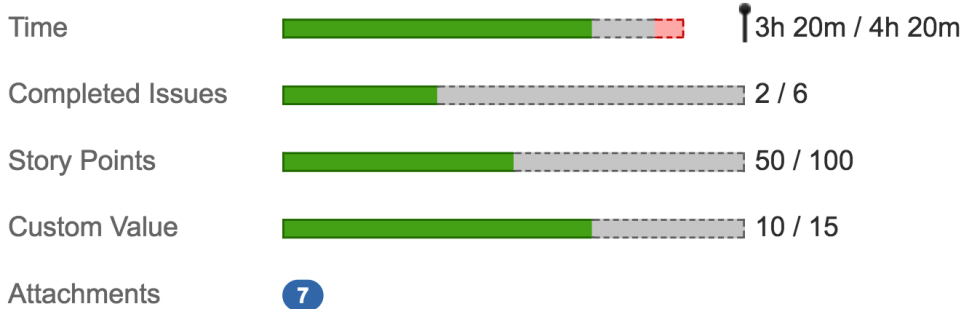

Summary Panel

VERSION 3.0

See all aggregated data of connected issues inside your epic.

- Attachments Summary
- **Comments Summary**
- Completed Issues Summary
- **Status Category Bar**
- Story Points Summary
- Summary of custom fields
- Time Budget
- Time Spent

Summary Panel

VERSION 2.4

See all aggregated data of connected issues inside your epic.

- Attachments Summary
- Completed Issues Summary
- Story Points Summary
- Summary of custom fields
- **Time Budget**
- Time Spent

Epic Panel

VERSION 2.3

See all aggregated data of connected issues inside your epic.

- **Attachments Summary**
- Completed Issues Summary
- Story Points Summary
- Summary of custom fields
- Time Spent

Epic Tracking

VERSION 2.1

See all aggregated data of connected issues inside your epic.

- Completed Issues Summary
- Story Points Summary
- Summary of custom fields
- Time Spent

Epic Tracking

VERSION 2.0

See all aggregated data of connected issues inside your epic.