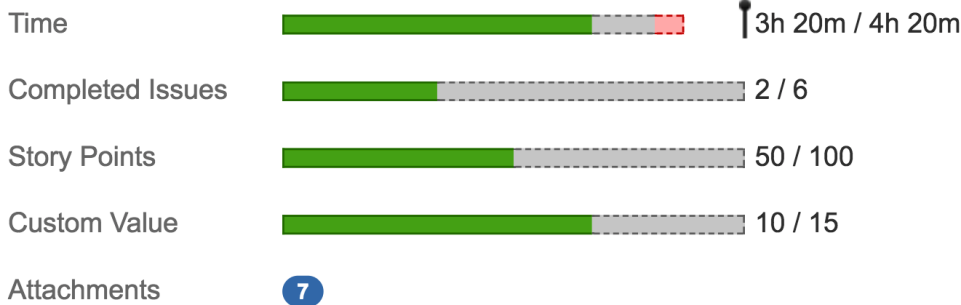

Summary Panel

VERSION 3.0

See all aggregated data of connected issues inside your epic.

- Attachments Summary
- **Comments Summary**
- Completed Issues Summary
- **Status Category Bar**
- Story Points Summary
- Summary of custom fields
- Time Budget
- Time Spent

Summary Panel

VERSION 2.4

See all aggregated data of connected issues inside your epic.

- Attachments Summary
- Completed Issues Summary
- Story Points Summary
- Summary of custom fields
- **Time Budget**
- Time Spent

Epic Panel

VERSION 2.3

See all aggregated data of connected issues inside your epic.

- **Attachments Summary**
- Completed Issues Summary
- Story Points Summary
- Summary of custom fields
- Time Spent

Epic Tracking

VERSION 2.1

See all aggregated data of connected issues inside your epic.

- Completed Issues Summary
- Story Points Summary
- Summary of custom fields
- Time Spent

Epic Tracking

VERSION 2.0

See all aggregated data of connected issues inside your epic.