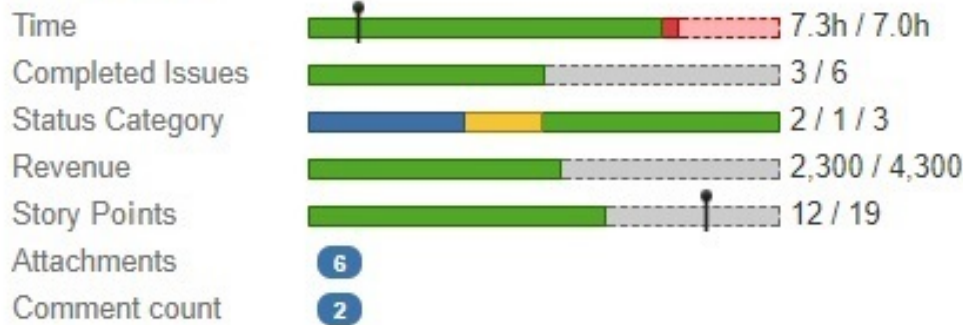

Summary Panel

VERSION 3.0

See all aggregated data of connected issues inside your epic.

- Attachments Summary
- **Comments Summary**
- Completed Issues Summary
- **Status Category Bar**
- Story Points Summary
- Summary of custom fields
- Time Budget
- Time Spent

Summary Panel

VERSION 2.4

See all aggregated data of connected issues inside your epic.

- Attachments Summary
- Completed Issues Summary
- Story Points Summary
- Summary of custom fields
- **Time Budget**
- Time Spent

Epic Panel

VERSION 2.3

See all aggregated data of connected issues inside your epic.

- **Attachments Summary**
- Completed Issues Summary
- Story Points Summary
- Summary of custom fields
- Time Spent

Epic Tracking

VERSION 2.1

See all aggregated data of connected issues inside your epic.

- Completed Issues Summary
- Story Points Summary
- Summary of custom fields
- Time Spent

Epic Tracking

VERSION 2.0

See all aggregated data of connected issues inside your epic.