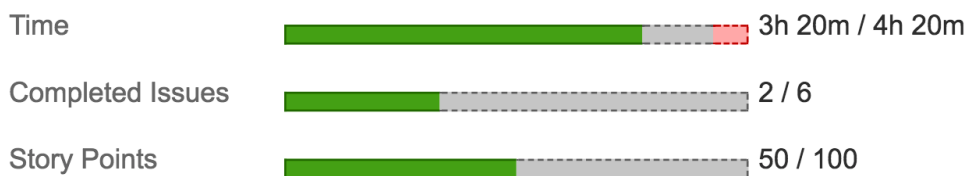

Epic Panel

VERSION 2.3

See all aggregated data of connected issues inside your epic.

- **Attachments Summary**
- Completed Issues Summary
- Story Points Summary
- Summary of custom fields
- Time Spent

Epic Tracking

VERSION 2.1

See all aggregated data of connected issues inside your epic.

- Completed Issues Summary
- Story Points Summary
- Summary of custom fields
- Time Spent

Epic Tracking

VERSION 2.0

See all aggregated data of connected issues inside your epic.

- Completed Issues Summary
- Story Points Summary
- Time Spent

Epic Tracking

VERSION 1.0

The summed up time spent is displayed in the epic.

- Time Spent

Epic Time Tracking

1w 2h 25m (42h 25m) ⓘ