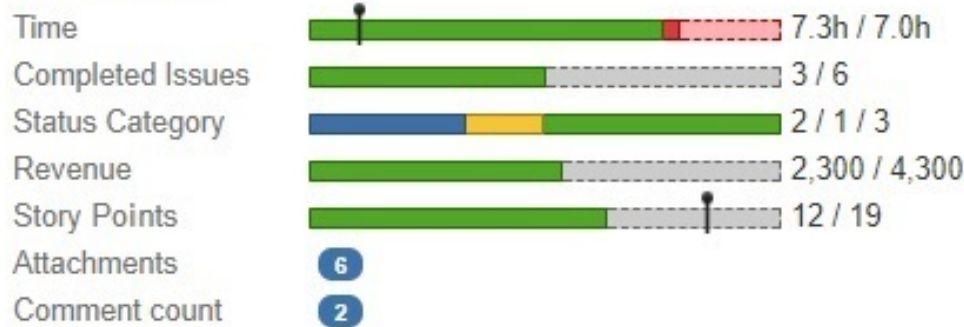

Summary Panel

VERSION 3.0

See all aggregated data of connected issues inside your epic.

- Attachments Summary
- **Comments Summary**
- Completed Issues Summary
- **Status Category Bar**
- Story Points Summary
- Summary of custom fields
- Time Budget
- Time Spent

Summary Panel

VERSION 2.4

See all aggregated data of connected issues inside your epic.

- Attachments Summary
- Completed Issues Summary
- Story Points Summary
- Summary of custom fields
- **Time Budget**
- Time Spent

Epic Panel

VERSION 2.3

See all aggregated data of connected issues inside your epic.

- **Attachments Summary**
- Completed Issues Summary
- Story Points Summary
- Summary of custom fields
- Time Spent

Epic Tracking

VERSION 2.1

See all aggregated data of connected issues inside your epic.

- Completed Issues Summary
- Story Points Summary
- Summary of custom fields
- Time Spent

Epic Tracking

VERSION 2.0

See all aggregated data of connected issues inside your epic.