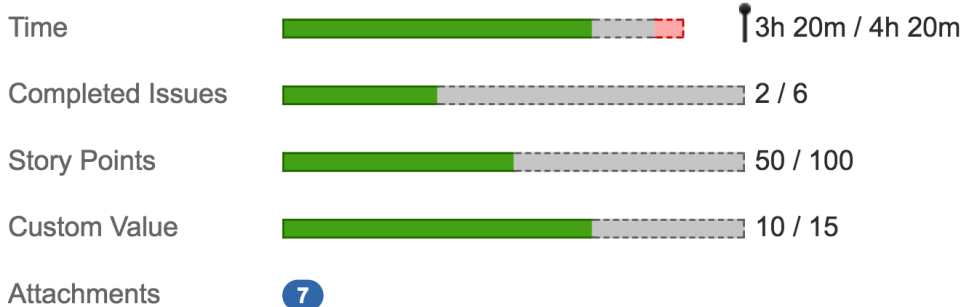

Summary Panel

VERSION 3.0

See all aggregated data of connected issues inside your epic.

- Attachments Summary
- **Comments Summary**
- Completed Issues Summary
- **Status Category Bar**
- Story Points Summary
- Summary of custom fields
- Time Budget
- Time Spent

Summary Panel

VERSION 2.4

See all aggregated data of connected issues inside your epic.

- Attachments Summary
- Completed Issues Summary
- Story Points Summary
- Summary of custom fields
- **Time Budget**
- Time Spent

Epic Panel

VERSION 2.3

See all aggregated data of connected issues inside your epic.

- **Attachments Summary**
- Completed Issues Summary
- Story Points Summary
- Summary of custom fields
- Time Spent

Epic Tracking

VERSION 2.1

See all aggregated data of connected issues inside your epic.

- Completed Issues Summary
- Story Points Summary
- Summary of custom fields
- Time Spent

Epic Tracking

VERSION 2.0

See all aggregated data of connected issues inside your epic.