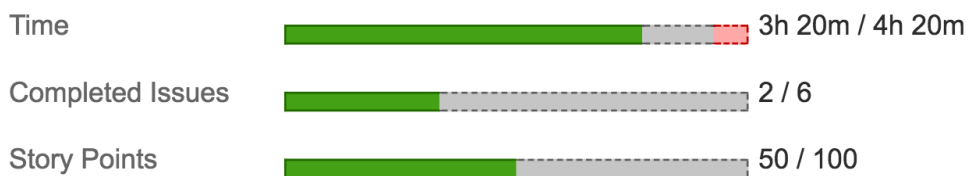

### Epic Tracking

VERSION 2.1

See all aggregated data of connected issues inside your epic.

- Completed Issues Summary
- Story Points Summary
- Summary of custom fields
- Time Spent

### Epic Tracking

VERSION 2.0

See all aggregated data of connected issues inside your epic.

- Completed Issues Summary
- Story Points Summary
- Time Spent

### Epic Tracking

VERSION 1.0

The summed up time spent is displayed in the epic.

- Time Spent