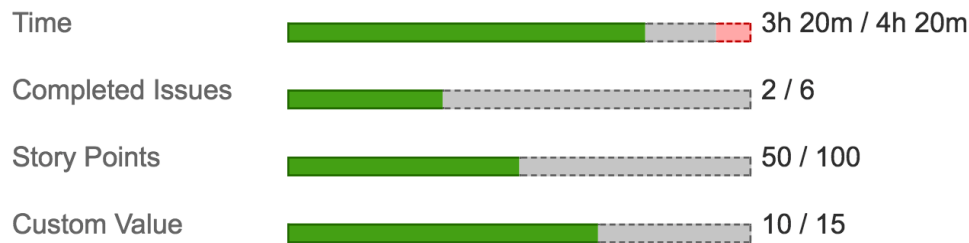

## Epic Panel

VERSION 2.3

See all aggregated data of connected issues inside your epic.

- **Attachments Summary**
- Completed Issues Summary
- Story Points Summary
- Summary of custom fields
- Time Spent

### Epic Tracking

VERSION 2.1

See all aggregated data of connected issues inside your epic.

- Completed Issues Summary
- Story Points Summary
- Summary of custom fields
- Time Spent

### Epic Tracking

VERSION 2.0

See all aggregated data of connected issues inside your epic.

- Completed Issues Summary
- Story Points Summary
- Time Spent

### Epic Tracking

VERSION 1.0

The summed up time spent is displayed in the epic.

- Time Spent