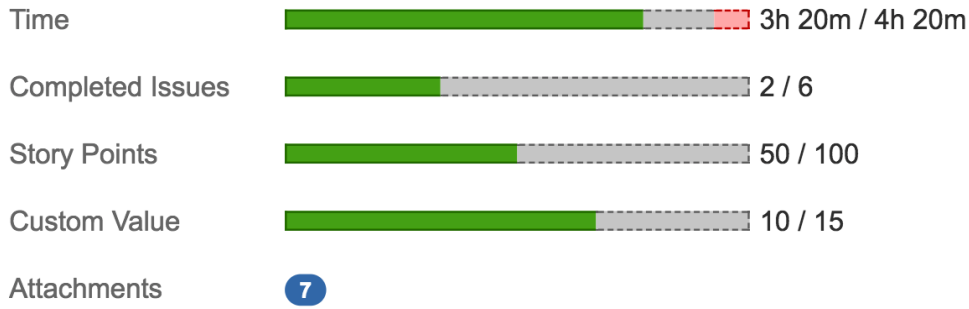

## Summary Panel

VERSION 2.4

See all aggregated data of connected issues inside your epic.

- Attachments Summary
- Completed Issues Summary
- Story Points Summary
- Summary of custom fields
- **Time Budget**
- Time Spent

## Epic Panel

VERSION 2.3

See all aggregated data of connected issues inside your epic.

- **Attachments Summary**
- Completed Issues Summary
- Story Points Summary
- Summary of custom fields
- Time Spent

### Epic Tracking

VERSION 2.1

See all aggregated data of connected issues inside your epic.

- Completed Issues Summary
- Story Points Summary
- Summary of custom fields
- Time Spent

### Epic Tracking

VERSION 2.0

See all aggregated data of connected issues inside your epic.

- Completed Issues Summary
- Story Points Summary
- Time Spent