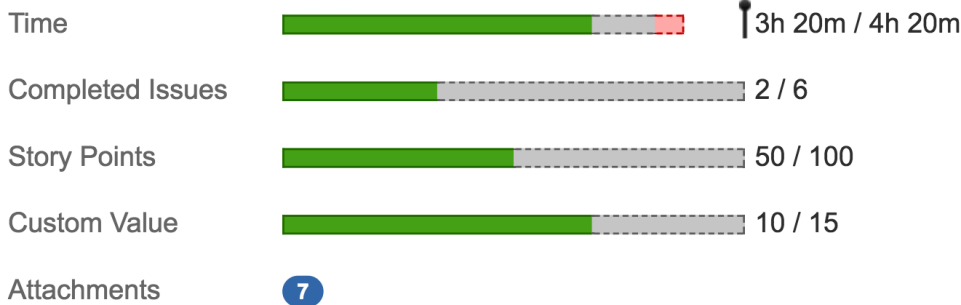

# Summary Panel

VERSION 3.0

See all aggregated data of connected issues inside your epic.

- Attachments Summary
- **Comments Summary**
- Completed Issues Summary
- **Status Category Bar**
- Story Points Summary
- Summary of custom fields
- Time Budget
- Time Spent

## Summary Panel

VERSION 2.4

See all aggregated data of connected issues inside your epic.

- Attachments Summary
- Completed Issues Summary
- Story Points Summary
- Summary of custom fields
- **Time Budget**
- Time Spent

## Epic Panel

VERSION 2.3

See all aggregated data of connected issues inside your epic.

- **Attachments Summary**
- Completed Issues Summary
- Story Points Summary
- Summary of custom fields
- Time Spent

### Epic Tracking

VERSION 2.1

See all aggregated data of connected issues inside your epic.

- Completed Issues Summary
- Story Points Summary
- Summary of custom fields
- Time Spent