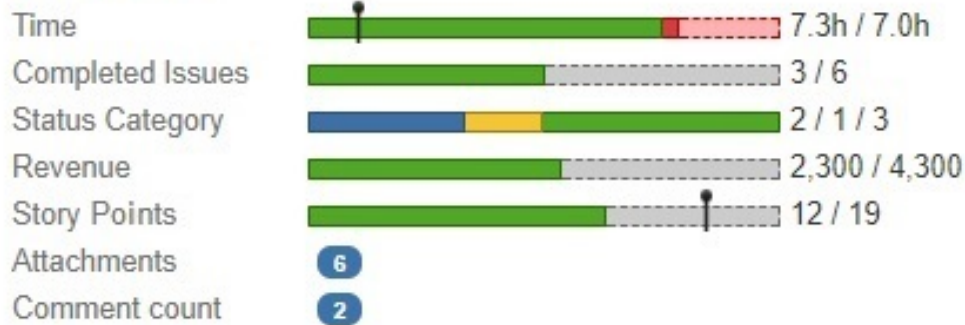

# Summary Panel

VERSION 3.0

See all aggregated data of connected issues inside your epic.

- Attachments Summary
- **Comments Summary**
- Completed Issues Summary
- **Status Category Bar**
- Story Points Summary
- Summary of custom fields
- Time Budget
- Time Spent

## Summary Panel

VERSION 2.4

See all aggregated data of connected issues inside your epic.

- Attachments Summary
- Completed Issues Summary
- Story Points Summary
- Summary of custom fields
- **Time Budget**
- Time Spent

## Epic Panel

VERSION 2.3

See all aggregated data of connected issues inside your epic.

- **Attachments Summary**
- Completed Issues Summary
- Story Points Summary
- Summary of custom fields
- Time Spent

### Epic Tracking

VERSION 2.1

See all aggregated data of connected issues inside your epic.

- Completed Issues Summary
- Story Points Summary
- Summary of custom fields
- Time Spent