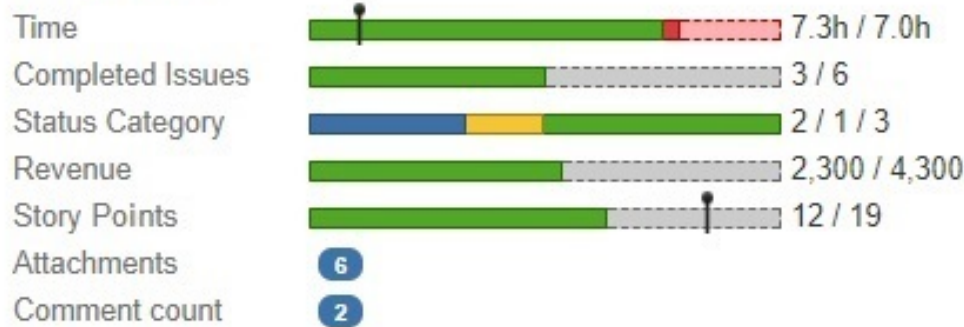

# Summary Panel

VERSION 3.0

See all aggregated data of connected issues inside your epic.

- Attachments Summary
- **Comments Summary**
- Completed Issues Summary
- **Status Category Bar**
- Story Points Summary
- Summary of custom fields
- Time Budget
- Time Spent

## Summary Panel

VERSION 2.4

See all aggregated data of connected issues inside your epic.

- Attachments Summary
- Completed Issues Summary
- Story Points Summary
- Summary of custom fields
- **Time Budget**
- Time Spent

## Epic Panel

VERSION 2.3

See all aggregated data of connected issues inside your epic.

- **Attachments Summary**
- Completed Issues Summary
- Story Points Summary
- Summary of custom fields
- Time Spent

### Epic Tracking

VERSION 2.1

See all aggregated data of connected issues inside your epic.

- Completed Issues Summary
- Story Points Summary
- Summary of custom fields
- Time Spent