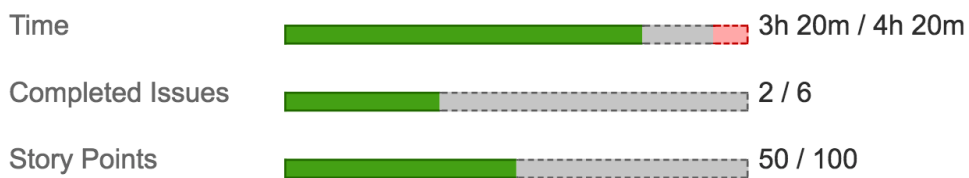

### Epic Tracking

VERSION 2.1

See all aggregated data of connected issues inside your epic.

- Completed Issues Summary
- Story Points Summary
- Summary of custom fields
- Time Spent

### Epic Tracking

VERSION 2.0

See all aggregated data of connected issues inside your epic.

- Completed Issues Summary
- Story Points Summary
- Time Spent

### Epic Tracking

VERSION 1.0

The summed up time spent is displayed in the epic.

- Time Spent