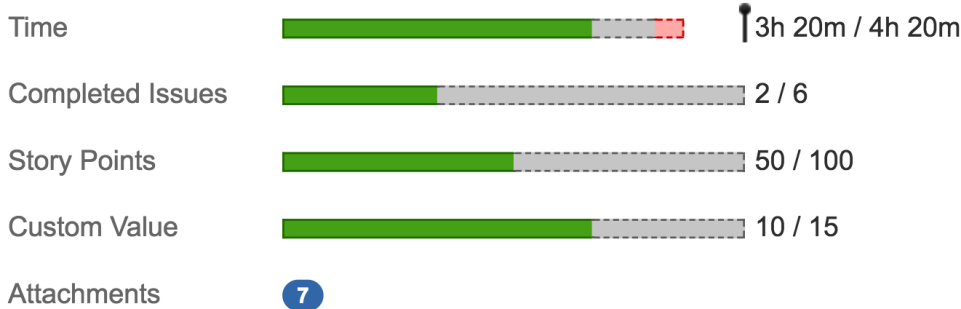

# Summary Panel

VERSION 3.0

See all aggregated data of connected issues inside your epic.

- Attachments Summary
- **Comments Summary**
- Completed Issues Summary
- **Status Category Bar**
- Story Points Summary
- Summary of custom fields
- Time Budget
- Time Spent

## Summary Panel

VERSION 2.4

See all aggregated data of connected issues inside your epic.

- Attachments Summary
- Completed Issues Summary
- Story Points Summary
- Summary of custom fields
- **Time Budget**
- Time Spent

## Epic Panel

VERSION 2.3

See all aggregated data of connected issues inside your epic.

- **Attachments Summary**
- Completed Issues Summary
- Story Points Summary
- Summary of custom fields
- Time Spent

### Epic Tracking

VERSION 2.1

See all aggregated data of connected issues inside your epic.

- Completed Issues Summary
- Story Points Summary
- Summary of custom fields
- Time Spent