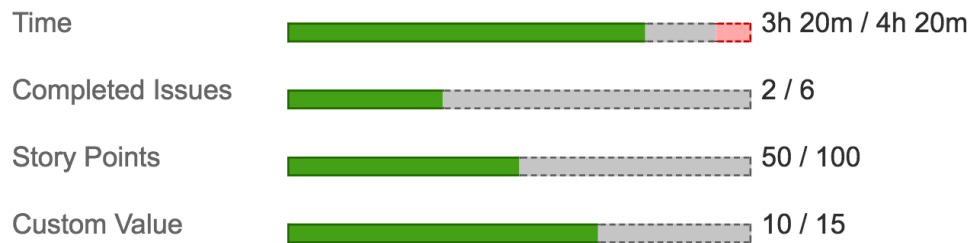

Summary Panel

VERSION 2.4

See all aggregated data of connected issues inside your epic.

- Attachments Summary
- Completed Issues Summary
- Story Points Summary
- Summary of custom fields
- **Time Budget**
- Time Spent

Epic Panel

VERSION 2.3

See all aggregated data of connected issues inside your epic.

- **Attachments Summary**
- Completed Issues Summary
- Story Points Summary
- Summary of custom fields
- Time Spent

Epic Tracking

VERSION 2.1

See all aggregated data of connected issues inside your epic.

- Completed Issues Summary
- Story Points Summary
- Summary of custom fields
- Time Spent

Epic Tracking

VERSION 2.0

See all aggregated data of connected issues inside your epic.

- Completed Issues Summary
- Story Points Summary
- Time Spent

Epic Tracking

VERSION 1.0

The summed up time spent is displayed in the epic.

- Time Spent

Epic Time Tracking

1w 2h 25m (42h 25m) ⓘ