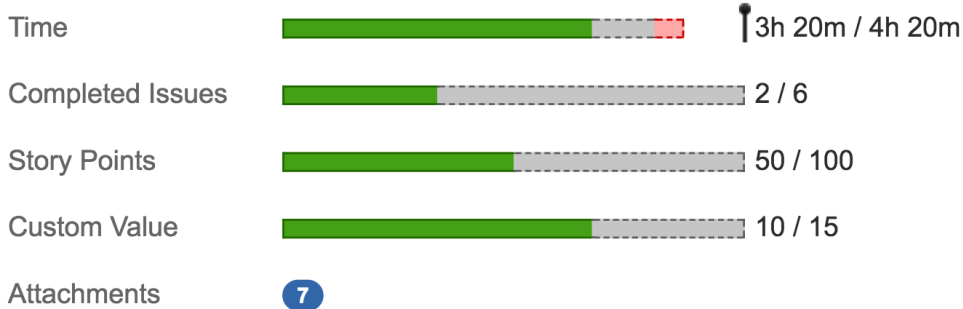

Summary Panel

VERSION 3.0

See all aggregated data of connected issues inside your epic.

- Attachments Summary
- **Comments Summary**
- Completed Issues Summary
- **Status Category Bar**
- Story Points Summary
- Summary of custom fields
- Time Budget
- Time Spent

Summary Panel

VERSION 2.4

See all aggregated data of connected issues inside your epic.

- Attachments Summary
- Completed Issues Summary
- Story Points Summary
- Summary of custom fields
- **Time Budget**
- Time Spent

Epic Panel

VERSION 2.3

See all aggregated data of connected issues inside your epic.

- **Attachments Summary**
- Completed Issues Summary
- Story Points Summary
- Summary of custom fields
- Time Spent

Epic Tracking

VERSION 2.1

See all aggregated data of connected issues inside your epic.

- Completed Issues Summary
- Story Points Summary
- Summary of custom fields
- Time Spent

Epic Tracking

VERSION 2.0

See all aggregated data of connected issues inside your epic.