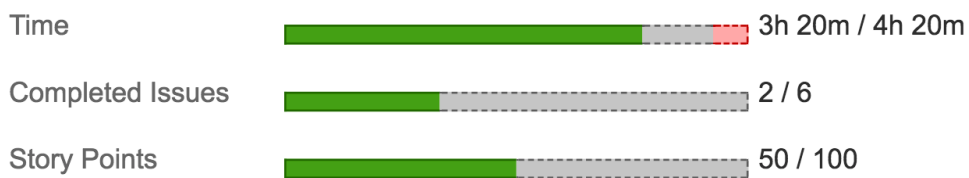

Epic Panel

VERSION 2.3

See all aggregated data of connected issues inside your epic.

- **Attachments Summary**
- Completed Issues Summary
- Story Points Summary
- Summary of custom fields
- Time Spent

Epic Tracking

VERSION 2.1

See all aggregated data of connected issues inside your epic.

- Completed Issues Summary
- Story Points Summary
- Summary of custom fields
- Time Spent

Epic Tracking

VERSION 2.0

See all aggregated data of connected issues inside your epic.

- Completed Issues Summary
- Story Points Summary
- Time Spent

Epic Tracking

VERSION 1.0

The summed up time spent is displayed in the epic.

- Time Spent

Epic Time Tracking

1w 2h 25m (42h 25m) ⓘ