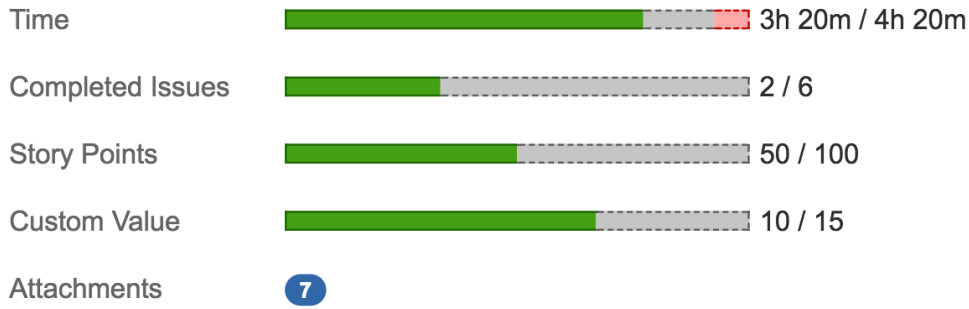

Summary Panel

VERSION 2.4

See all aggregated data of connected issues inside your epic.

- Attachments Summary
- Completed Issues Summary
- Story Points Summary
- Summary of custom fields
- **Time Budget**
- Time Spent

Epic Panel

VERSION 2.3

See all aggregated data of connected issues inside your epic.

- **Attachments Summary**
- Completed Issues Summary
- Story Points Summary
- Summary of custom fields
- Time Spent

Epic Tracking

VERSION 2.1

See all aggregated data of connected issues inside your epic.

- Completed Issues Summary
- Story Points Summary
- Summary of custom fields
- Time Spent

Epic Tracking

VERSION 2.0

See all aggregated data of connected issues inside your epic.

- Completed Issues Summary
- Story Points Summary
- Time Spent

Epic Tracking

VERSION 1.0

The summed up time spent is displayed in the epic.

- Time Spent

Epic Time Tracking

1w 2h 25m (42h 25m) ⓘ