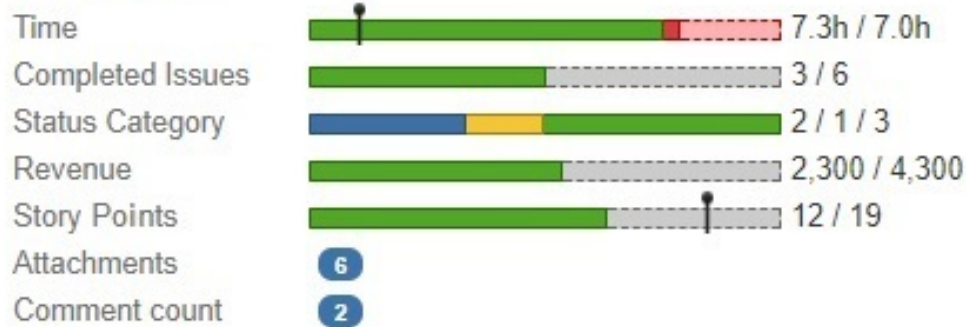

Summary Panel

VERSION 3.0

See all aggregated data of connected issues inside your epic.

- Attachments Summary
- **Comments Summary**
- Completed Issues Summary
- **Status Category Bar**
- Story Points Summary
- Summary of custom fields
- Time Budget
- Time Spent

Summary Panel

VERSION 2.4

See all aggregated data of connected issues inside your epic.

- Attachments Summary
- Completed Issues Summary
- Story Points Summary
- Summary of custom fields
- **Time Budget**
- Time Spent

Epic Panel

VERSION 2.3

See all aggregated data of connected issues inside your epic.

- **Attachments Summary**
- Completed Issues Summary
- Story Points Summary
- Summary of custom fields
- Time Spent

Epic Tracking

VERSION 2.1

See all aggregated data of connected issues inside your epic.

- Completed Issues Summary
- Story Points Summary
- Summary of custom fields
- Time Spent

Epic Tracking

VERSION 2.0

See all aggregated data of connected issues inside your epic.