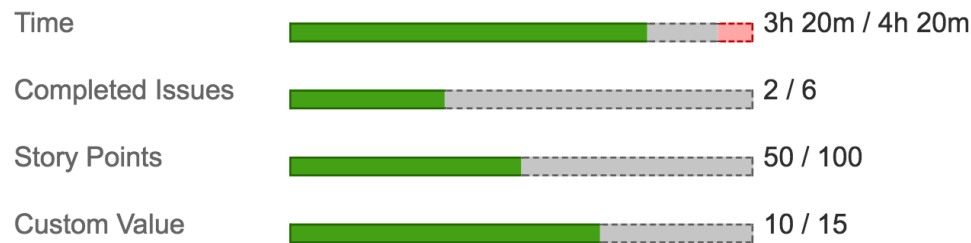

Summary Panel

VERSION 2.4

See all aggregated data of connected issues inside your epic.

- Attachments Summary
- Completed Issues Summary
- Story Points Summary
- Summary of custom fields
- **Time Budget**
- Time Spent

Epic Panel

VERSION 2.3

See all aggregated data of connected issues inside your epic.

- **Attachments Summary**
- Completed Issues Summary
- Story Points Summary
- Summary of custom fields
- Time Spent

Epic Tracking

VERSION 2.1

See all aggregated data of connected issues inside your epic.

- Completed Issues Summary
- Story Points Summary
- Summary of custom fields
- Time Spent

Epic Tracking

VERSION 2.0

See all aggregated data of connected issues inside your epic.

- Completed Issues Summary
- Story Points Summary
- Time Spent

Epic Tracking

VERSION 1.0

The summed up time spent is displayed in the epic.

- Time Spent

Epic Time Tracking

1w 2h 25m (42h 25m) ⓘ