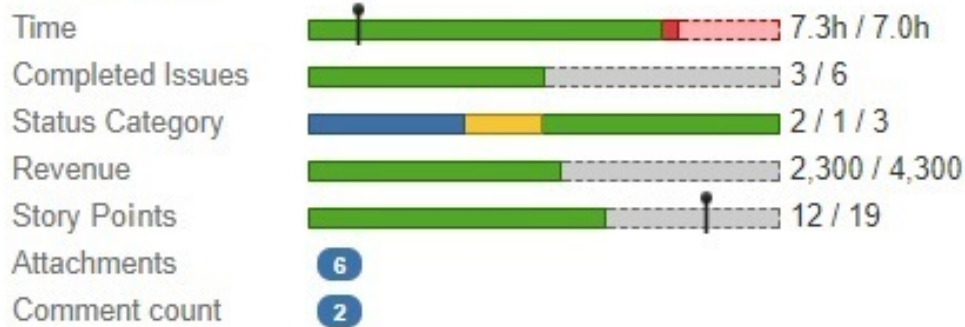

Summary Panel

VERSION 3.0

See all aggregated data of connected issues inside your epic.

- Attachments Summary
- **Comments Summary**
- Completed Issues Summary
- **Status Category Bar**
- Story Points Summary
- Summary of custom fields
- Time Budget
- Time Spent

Summary Panel

VERSION 2.4

See all aggregated data of connected issues inside your epic.

- Attachments Summary
- Completed Issues Summary
- Story Points Summary
- Summary of custom fields
- **Time Budget**
- Time Spent

Epic Panel

VERSION 2.3

See all aggregated data of connected issues inside your epic.

- **Attachments Summary**
- Completed Issues Summary
- Story Points Summary
- Summary of custom fields
- Time Spent

Epic Tracking

VERSION 2.1

See all aggregated data of connected issues inside your epic.

- Completed Issues Summary
- Story Points Summary
- Summary of custom fields
- Time Spent

Epic Tracking

VERSION 2.0

See all aggregated data of connected issues inside your epic.