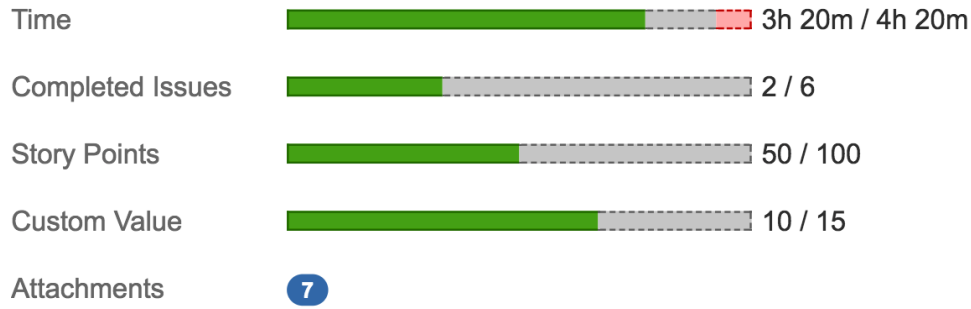

Summary Panel

VERSION 2.4

See all aggregated data of connected issues inside your epic.

- Attachments Summary
- Completed Issues Summary
- Story Points Summary
- Summary of custom fields
- **Time Budget**
- Time Spent

Epic Panel

VERSION 2.3

See all aggregated data of connected issues inside your epic.

- **Attachments Summary**
- Completed Issues Summary
- Story Points Summary
- Summary of custom fields
- Time Spent

Epic Tracking

VERSION 2.1

See all aggregated data of connected issues inside your epic.

- Completed Issues Summary
- Story Points Summary
- Summary of custom fields
- Time Spent

Epic Tracking

VERSION 2.0

See all aggregated data of connected issues inside your epic.

- Completed Issues Summary
- Story Points Summary
- Time Spent

Epic Tracking

VERSION 1.0

The summed up time spent is displayed in the epic.

- Time Spent

Epic Time Tracking

1w 2h 25m (42h 25m) ⓘ