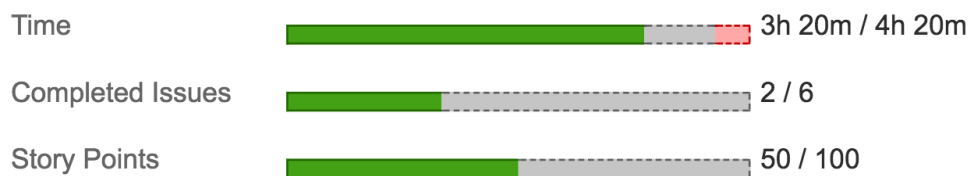

Epic Panel

VERSION 2.3

See all aggregated data of connected issues inside your epic.

- **Attachments Summary**
- Completed Issues Summary
- Story Points Summary
- Summary of custom fields
- Time Spent

Epic Tracking

VERSION 2.1

See all aggregated data of connected issues inside your epic.

- Completed Issues Summary
- Story Points Summary
- Summary of custom fields
- Time Spent

Epic Tracking

VERSION 2.0

See all aggregated data of connected issues inside your epic.

- Completed Issues Summary
- Story Points Summary
- Time Spent

Epic Tracking

VERSION 1.0

The summed up time spent is displayed in the epic.

- Time Spent

Epic Time Tracking

1w 2h 25m (42h 25m) ⓘ