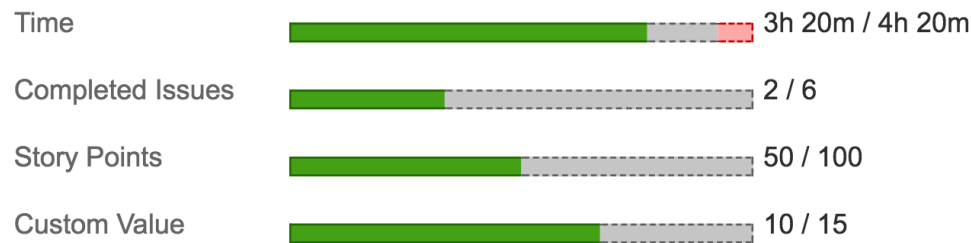

## Epic Panel

VERSION 2.3

See all aggregated data of connected issues inside your epic.

- **Attachments Summary**
- Completed Issues Summary
- Story Points Summary
- Summary of custom fields
- Time Spent

### Epic Tracking

VERSION 2.1

See all aggregated data of connected issues inside your epic.

- Completed Issues Summary
- Story Points Summary
- Summary of custom fields
- Time Spent

### Epic Tracking

VERSION 2.0

See all aggregated data of connected issues inside your epic.

- Completed Issues Summary
- Story Points Summary
- Time Spent

### Epic Tracking

VERSION 1.0

The summed up time spent is displayed in the epic.

- Time Spent