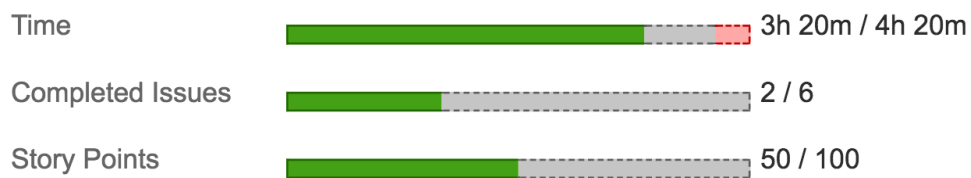

### Epic Tracking

VERSION 2.1

See all aggregated data of connected issues inside your epic.

- Completed Issues Summary
- Story Points Summary
- Summary of custom fields
- Time Spent

### Epic Tracking

VERSION 2.0

See all aggregated data of connected issues inside your epic.

- Completed Issues Summary
- Story Points Summary
- Time Spent

### Epic Tracking

VERSION 1.0

The summed up time spent is displayed in the epic.

- Time Spent