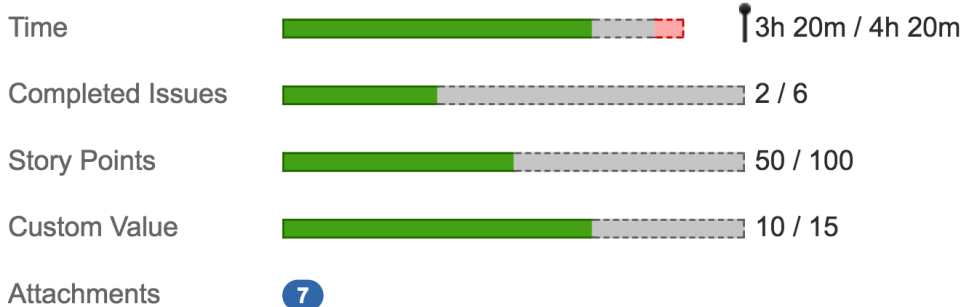

# Summary Panel

VERSION 3.0

See all aggregated data of connected issues inside your epic.

- Attachments Summary
- **Comments Summary**
- Completed Issues Summary
- **Status Category Bar**
- Story Points Summary
- Summary of custom fields
- Time Budget
- Time Spent

## Summary Panel

VERSION 2.4

See all aggregated data of connected issues inside your epic.

- Attachments Summary
- Completed Issues Summary
- Story Points Summary
- Summary of custom fields
- **Time Budget**
- Time Spent

## Epic Panel

VERSION 2.3

See all aggregated data of connected issues inside your epic.

- **Attachments Summary**
- Completed Issues Summary
- Story Points Summary
- Summary of custom fields
- Time Spent

### Epic Tracking

VERSION 2.1

See all aggregated data of connected issues inside your epic.

- Completed Issues Summary
- Story Points Summary
- Summary of custom fields
- Time Spent