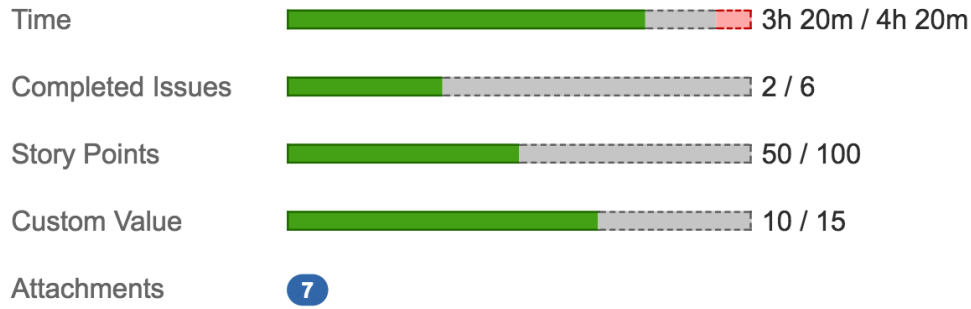

## Summary Panel

VERSION 2.4

See all aggregated data of connected issues inside your epic.

- Attachments Summary
- Completed Issues Summary
- Story Points Summary
- Summary of custom fields
- **Time Budget**
- Time Spent

## Epic Panel

VERSION 2.3

See all aggregated data of connected issues inside your epic.

- **Attachments Summary**
- Completed Issues Summary
- Story Points Summary
- Summary of custom fields
- Time Spent

### Epic Tracking

VERSION 2.1

See all aggregated data of connected issues inside your epic.

- Completed Issues Summary
- Story Points Summary
- Summary of custom fields
- Time Spent

### Epic Tracking

VERSION 2.0

See all aggregated data of connected issues inside your epic.

- Completed Issues Summary
- Story Points Summary
- Time Spent